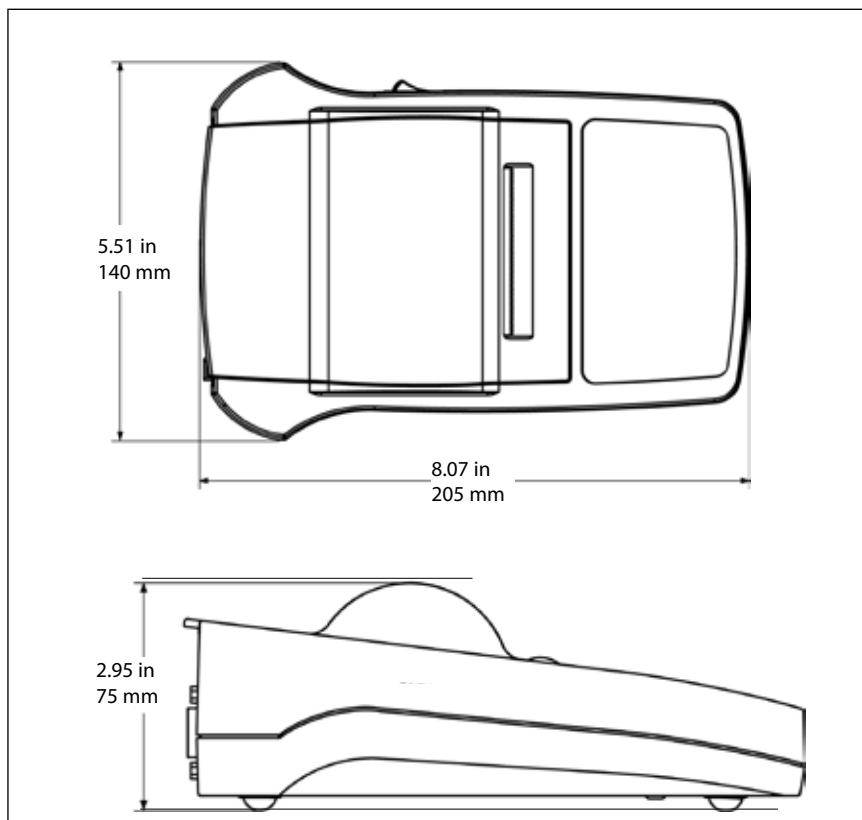

Other Standard Features

Status indicator, 40 characters per line, perform zero and tare operations directly from the printer. Full functionality with Discovery, Adventurer™ Pro, Explorer®, Navigator®, MB Series Moisture Analyzers and 'T' Series indicators. Statistics and Totalization not supported on CKW Bench Scale and Scout® Pro Series.

Multi-Language Printing: English, Spanish, German, Italian, French, Chinese, Korean, Japanese, Russian, Polish, Portuguese, Hungarian and Czech.

Accessories

Paper (Included)	12120799
Paper Rotary Axis (Included)	30063920
Ink Ribbon (Included)	30529322
Printer Cable RS9 M/F (Included)	30529323
Cable Adapter (Included)	30059316
Printer Cable RS9 F/Bare Wire	80500552
Power Cable AU, SF40A (Not Included)	12120313

Outline Dimensions